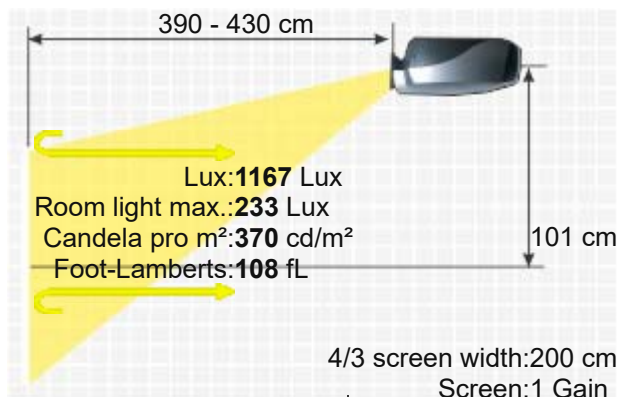

Manual

Zoom

Manual 1,1

Objective

F=2,41-2,53 f=21,8-24,0 mm

Throw Ratio

1,95-2,15:1

Audio

8W Mono

Connections

HDMI in
2 x D-Sub 15 pin in 1 x ou
Cinch Video in
RS232C Din 9 pin in
Mini Jack Audio in und out
RJ45 in

Ceiling Mounting

Yes

Power

320W

Size WxHxD

288 x 100 x 230 mm (11,3"x3,9"x9,1") 6,62 L/dm³

Operating Noise

37 / 29 dB in Eco Mode

Key: 428 cm

Weight 2,50 kg / 5,51 lbs.
Keystone Vert.: +/-40°
Illumination -
Frequenz H-sync: 15-91,1 kHz
V-sync: 24-85,1 Hz
Range max.: 162 MHz
Foot-Lamberts 108 fL / max. 515 cm screen width
370 cd/m²