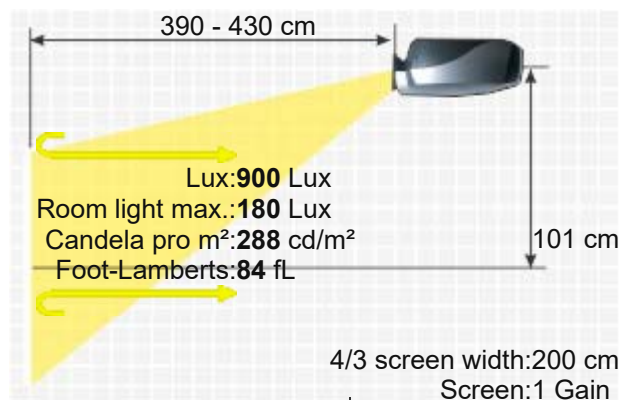

Manual

Zoom

Manual 1,1

Objective

F=2,41-2,53 f=21,8-24,0 mm

Throw Ratio

1,95-2,15:1

Audio

8W Mono

Connections

HDMI in
2 x D-Sub 15 pin in 1 x ou
Cinch Video in
RS232C Din 9 pin in
Mini Jack Audio in und out
RJ45 in

Ceiling Mounting

Yes

Power

260W

Size WxHxD

288 x 100 x 230 mm (11,3"x3,9"x9,1") 6,62 L/dm³

Operating Noise

34 / 29 dB in Eco Mode

Key: 428 cm

Weight 2,50 kg / 5,51 lbs.
Keystone Vert.: +/-40°
Illumination -
Frequenz H-sync: 15-91,1 kHz
V-sync: 24-85,1 Hz
Range max.: 162 MHz
Foot-Lamberts 84 fL / max. 453 cm screen width
288 cd/m²