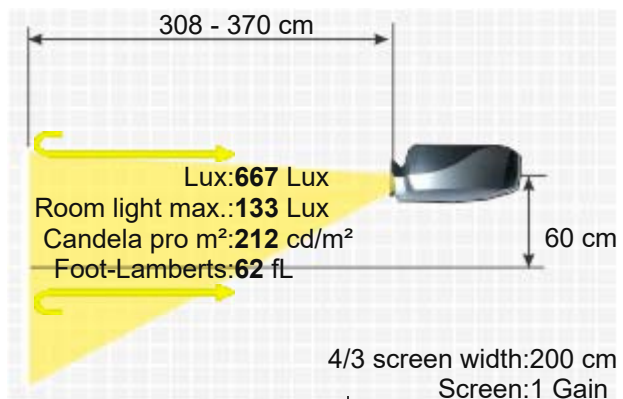

## Objective

F=1,6-1,9 f=18,8-22,6 mm

## Throw Ratio

1,54-1,85:1

## Connections

D-sub 15 pin in und out  
S-Video in  
Cinch Video in  
Cinch Stereo in  
Mini Jack in und out  
RS232C Din 8 pin

Ceiling Mounting Yes  
 Power 240W / 2W standby  
 Size WxHxD 297 x 57 x 210 mm (11,7"x2,2"x8,3") 3,56 L/dm<sup>3</sup>  
 Operating Noise 34 dB in Eco Mode