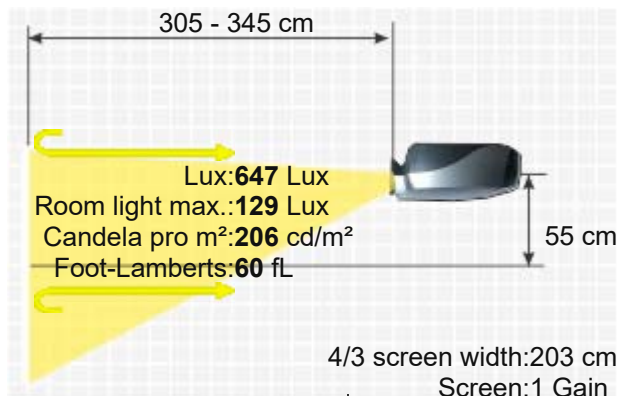

Ceiling Mounting

Yes

Power

220W / 3W standby

Size WxHxD

297 x 65 x 210 mm (11,7"x2,6"x8,3") 4,05 L/dm³

Operating Noise

32dB

Key: 231 cm

Weight 2,10 kg / 4,63 lbs.
Keystone Vert.: +/-30°
Illumination 90%

Frequenz H-sync: 15-91 kHz
V-sync: 50-85 Hz

Foot-Lamberts 60 fL / max. 389 cm screen width
206 cd/m²

Features

- Direkt Power Off
- Freeze
- Blackboard Modus
- Eco Mode
- Kensington Slot
- sRGB
- Password protection
- 3x Digital Zoom