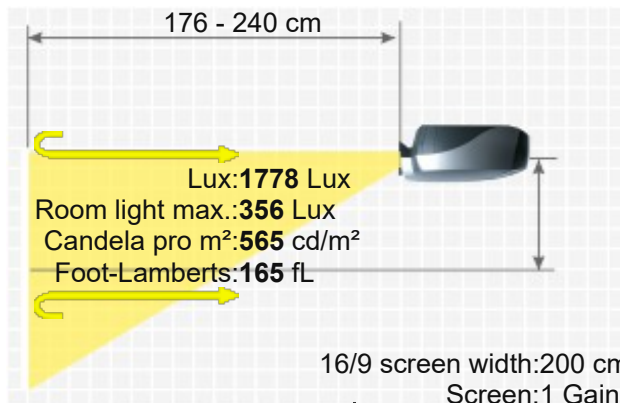

Black Level Offset

0,8000 min. Lumen 0,356 min. Lumen

Resolution

UHD (4K2K) 3840 x 2160
 8.294.400 Pixel / FHD E-Shift

Video Modes

Pal, SECAM, NTSC, HDTV 720p, 1080i, 1080p, 4K UHD, EDTV 480p, 576p

Application

Automatic

Zoom

Powered x1,67

Objective

-

Throw Ratio

0,88-1,2:1

Audio

2 x 15W JMGO Master Sound

Connections

2x HDMI 2.1 (1x eARC) in
 Mini Jack Audio out
 USB-A 3.0 in
 RJ45 in
 Bluetooth 5.2

Ceiling Mounting

Yes, is possible.

Power -
Size WxHxD -
Operating Noise -

Weight 6,30 kg / 13,23 lbs.
Keystone -
Illumination -

Frequenz -

Foot-Lamberts 165 fL / max. 643 cm screen width
565 cd/m²

Features

- Full HD 1080P compatible
- High Dynamic Range (HDR)
- Wi-Fi network compatible.
- Lan network compatible.
- Short-throw projector
- Google TV
- Auto Image Orientation with Electric Gimbal
- MALC 3.0
- MEMC
- Auto Keystone
- Auto Obstacle Avoidance
- Auto Color Adjustment