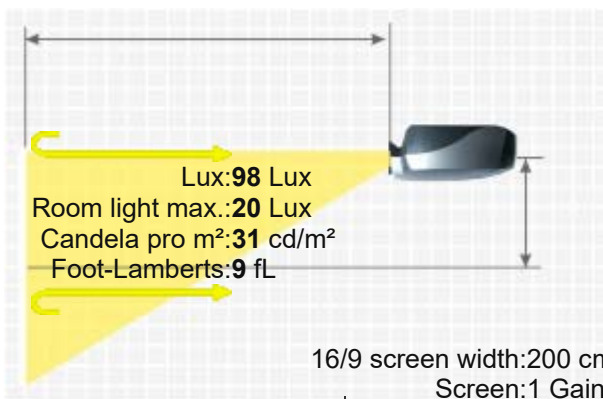

-

Throw Ratio

-

Audio

-

Connections

2x HDMI in
Mini Jack Audio in und out
2x USB in
Bluetooth 5.0

Ceiling Mounting Yes
Power 50W
Size WxHxD 230 x 90 x 190 mm (9,1"x3,5"x7,5") 3,93 L/dm³
Operating Noise -

Weight 1,60 kg / 2,2 lbs.
Keystone Vert.: +/-15°
Illumination -

Frequenz -

Foot-Lamberts 9 fL / max. 151 cm screen width
31 cd/m²

Features ■ Full HD 1080P compatible
■ Wi-Fi network compatible.

Status -
2022 Current model // Last update of the data: 2024-10-02